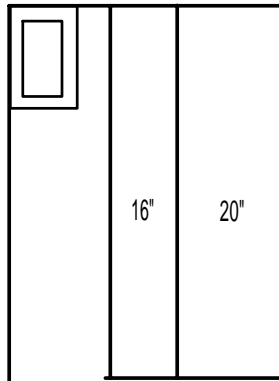

# OTHER SAUNA LAYOUTS

Saunas can be customized to any shape or layout. Below are some alternative layouts. Please call for a price on a non-standard layout or provide your own drawing.

Door on short wall

Door on corner

Top "L" Bench into high heater guard/armrest

Door on short wall  
Top "L" into high guard/armrest

Two Tier L-Bench with door not centered

Double Facing Benches  
8' or longer