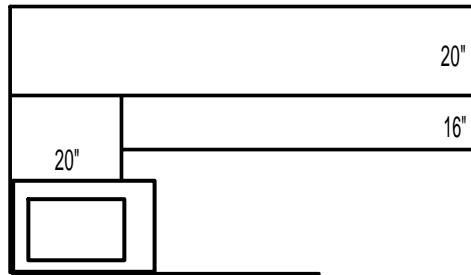

# OTHER SAUNA LAYOUTS

Saunas can be customized to any shape or layout. Below are some alternative layouts. Please call for a price on a non-standard layout or provide your own drawing.

Door on short wall

Door on corner

Top "L" Bench into high heater guard/armrest

Door on short wall  
Top "L" into high guard/armrest

Two Tier L-Bench with door not centered

Double Facing Benches  
8' or longer